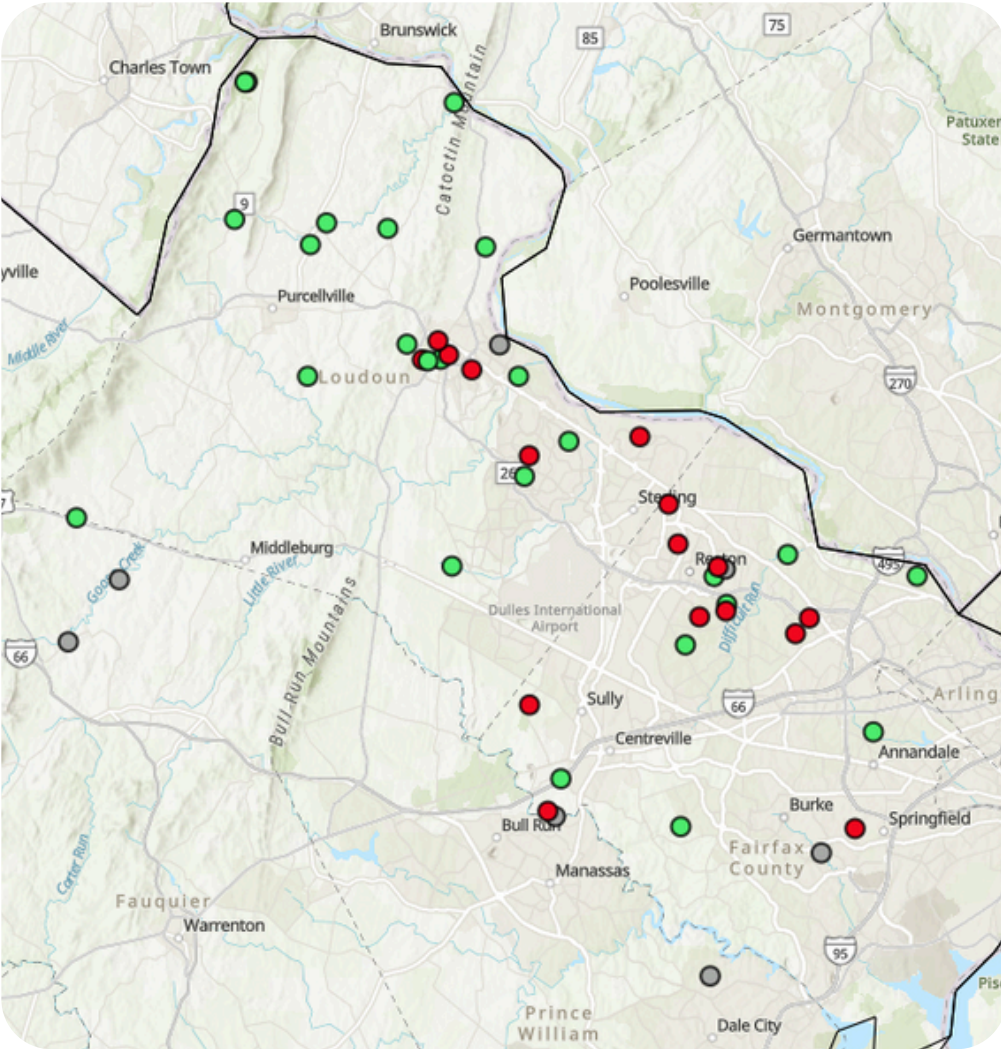

OVERALL

104
streams
sampled

Ecological Conditions

- 59% Acceptable
- 16% Grayzone
- 25% Unacceptable

SOUTHWEST VIRGINIA

34
streams
sampled

- 67% Acceptable
- 18% Grayzone
- 15% Unacceptable

NORTHERN VIRGINIA

49
streams
sampled

Ecological Conditions

- 49% Acceptable
- 16% Grayzone
- 35% Unacceptable

SALT WATCH™
IZAAK WALTON LEAGUE OF AMERICA

120
readings

- 13% excellent
- 78% fair
- 8% poor
- 2% toxic