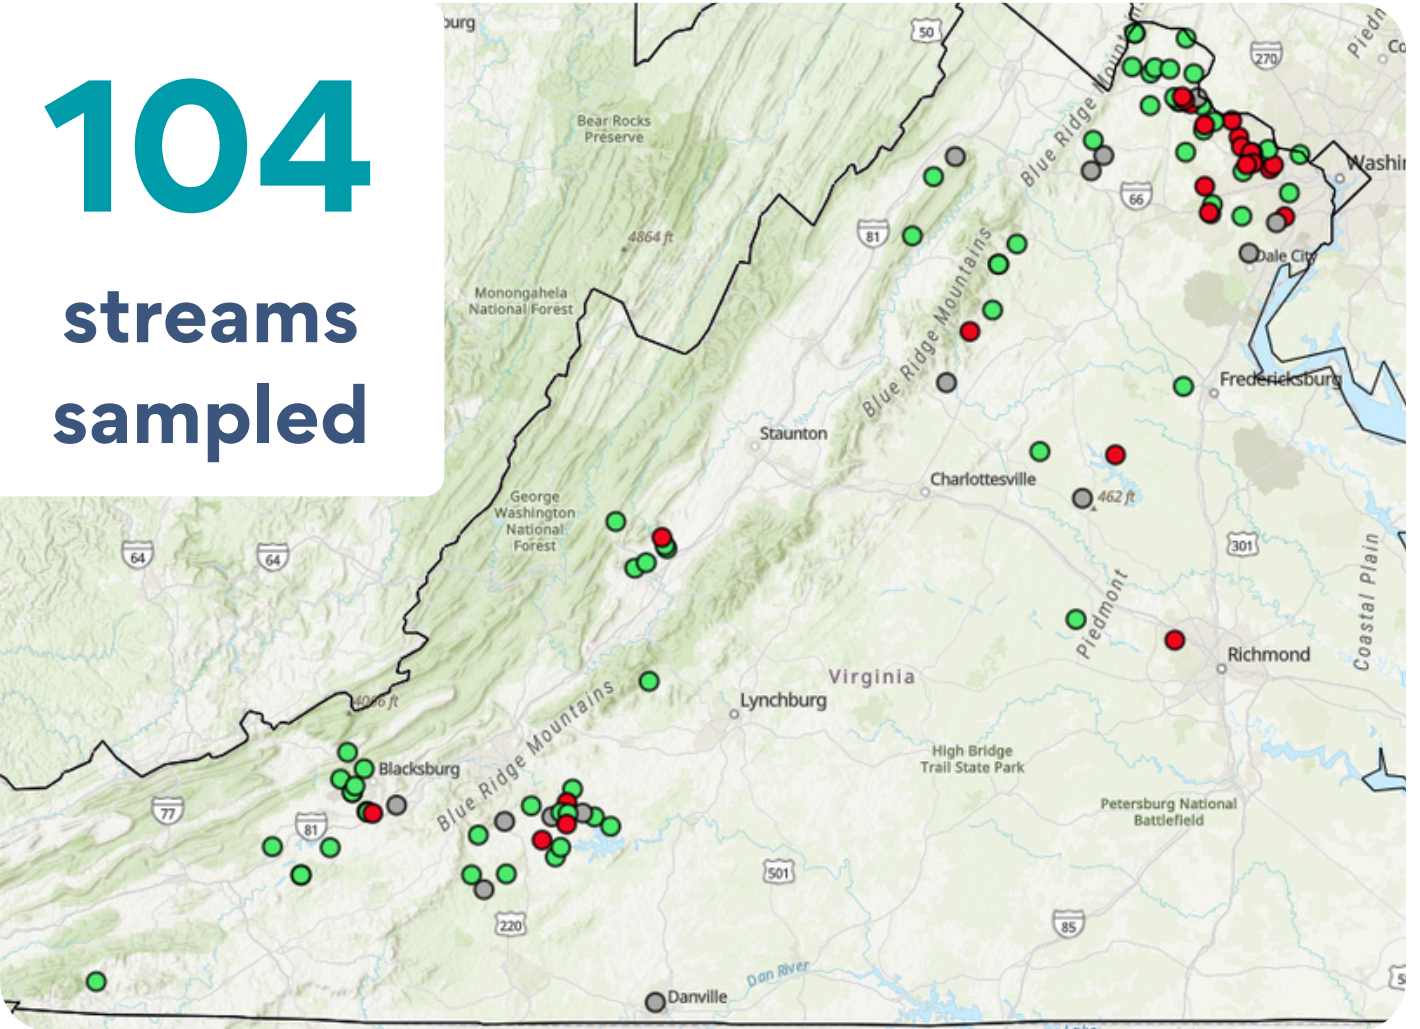

OVERALL

104
streams
sampled

Ecological Conditions

- 59% Acceptable
- 16% Grayzone
- 25% Unacceptable

SOUTHWEST VIRGINIA

34
streams
sampled

- 67% Acceptable
- 18% Grayzone
- 15% Unacceptable

NORTHERN VIRGINIA

49
streams
sampled

Ecological Conditions

- 49% Acceptable
- 16% Grayzone
- 35% Unacceptable

SALT WATCH™
IZAAK WALTON LEAGUE OF AMERICA

120
readings

- 13% excellent
- 78% fair
- 8% poor
- 2% toxic