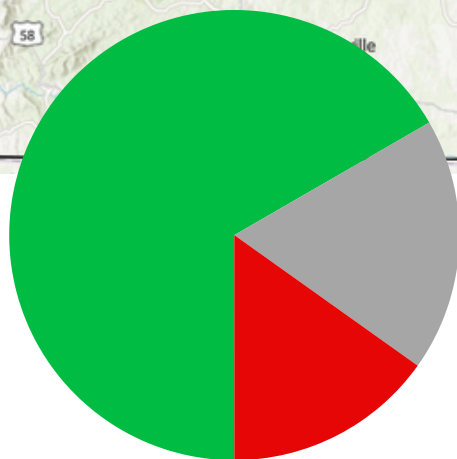

OVERALL

104
streams
sampled

Ecological Conditions

- 59% Acceptable
- 16% Grayzone
- 25% Unacceptable

SOUTHWEST VIRGINIA

34
streams
sampled

- 67% Acceptable
- 18% Grayzone
- 15% Unacceptable

NORTHERN VIRGINIA

49
streams
sampled

Ecological Conditions

- 49% Acceptable
- 16% Grayzone
- 35% Unacceptable

SALT WATCH™
IZAAK WALTON LEAGUE OF AMERICA

120
readings

- 13% excellent
- 78% fair
- 8% poor
- 2% toxic