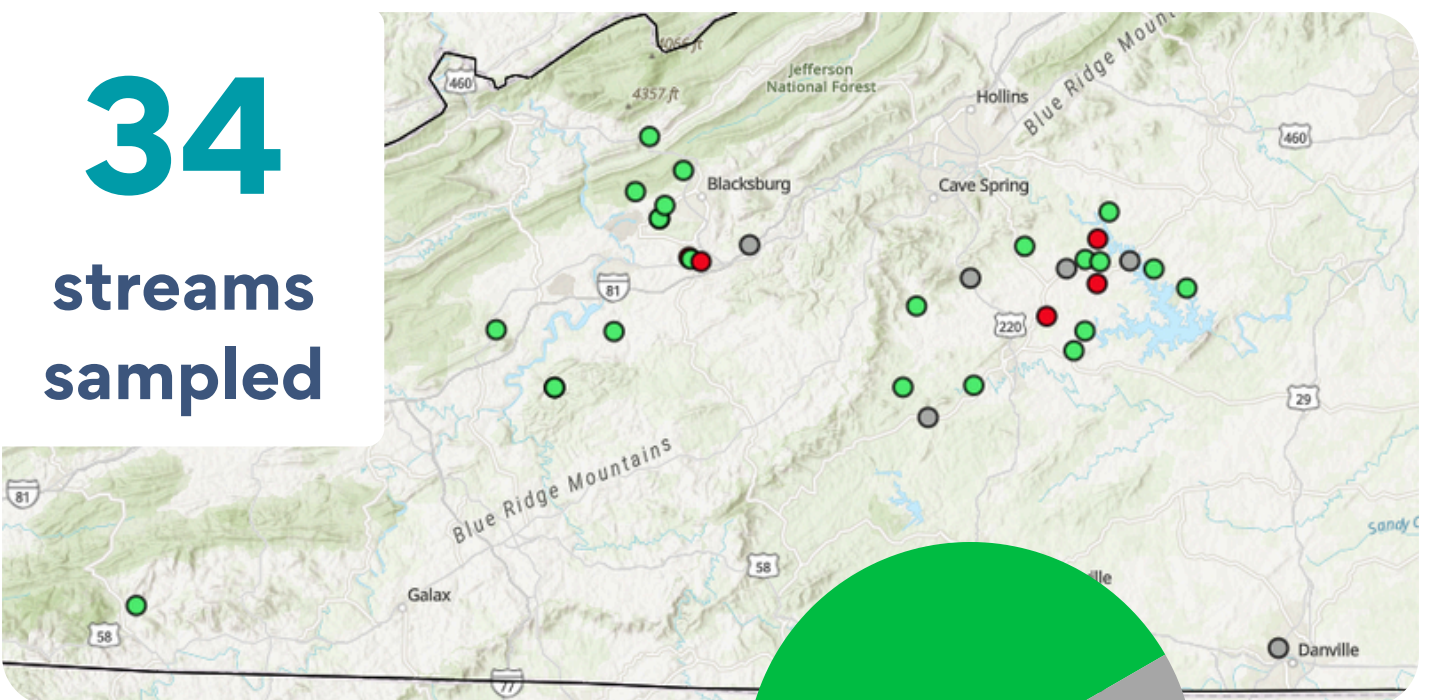

OVERALL

104
streams
sampled

Ecological Conditions

- 59% Acceptable
- 16% Grayzone
- 25% Unacceptable

SOUTHWEST VIRGINIA

34
streams
sampled

- 67% Acceptable
- 18% Grayzone
- 15% Unacceptable

NORTHERN VIRGINIA

49
streams
sampled

Ecological Conditions

- 49% Acceptable
- 16% Grayzone
- 35% Unacceptable

SALT WATCH™
IZAAK WALTON LEAGUE OF AMERICA

120
readings

- 13% excellent
- 78% fair
- 8% poor
- 2% toxic